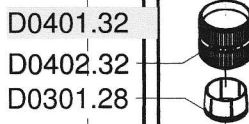

D09301.36L1

 GT4330LS
 D09301.36L2
 GZ000000
 Made in Italy

 D09301.36L3

D09304.32

A

 D5530.FJ
 one leg

B

 D0609.02
 3 pcs