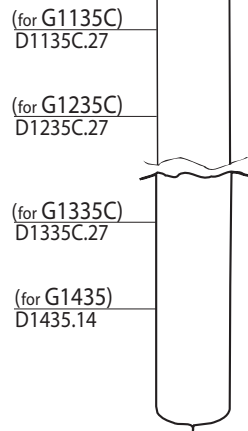

- D101.1 1 (For G1135C)
- D201.1 1 (For G1235C)
- D320.1 1 (For G1335C)
- D320.1 1 (For G1435)

EXTRA LOW

|        |        |        |       |
|--------|--------|--------|-------|
|        |        |        |       |
| G1135C | G1235C | G1335C | G1435 |

G1317

for serial numbers from G0000000