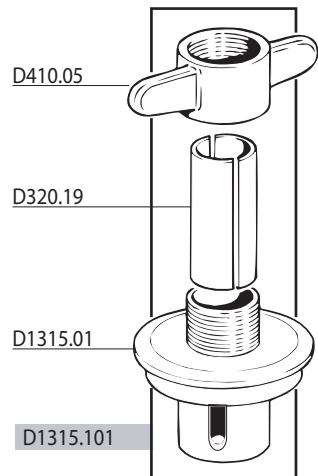

- D101.1 1 (For G1135C)
- D201.1 1 (For G1235C)
- D320.1 1 (For G1335C)
- D320.1 1 (For G1435)

EXTRA LOW

|        |        |        |       |
|--------|--------|--------|-------|
|        |        |        |       |
| G1135C | G1235C | G1335C | G1435 |

G1317

for serial numbers from G0000000